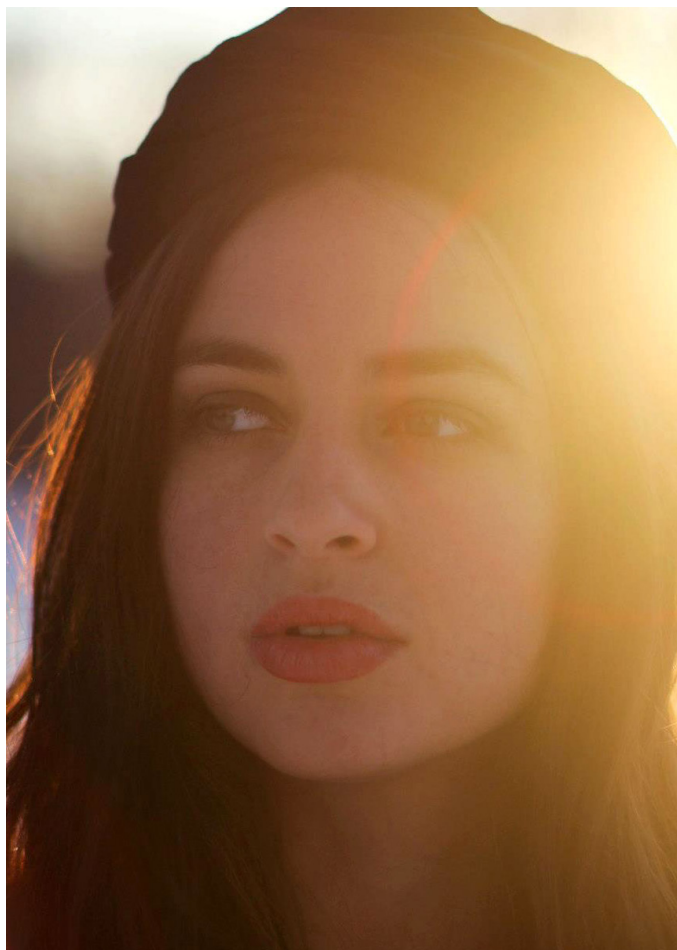

ANGELA C **ACTRESS**

BIRTH 1986

HEIGHT 176 CM

SIZE 36

SHOES 39

HAIR BROWN

EYES BLUE/GREEN

TALENT MODERN DANCE/GUITAR/MUSIC

LANGUAGE ENGLISH/GERMAN

BOOKING BASE BERLIN