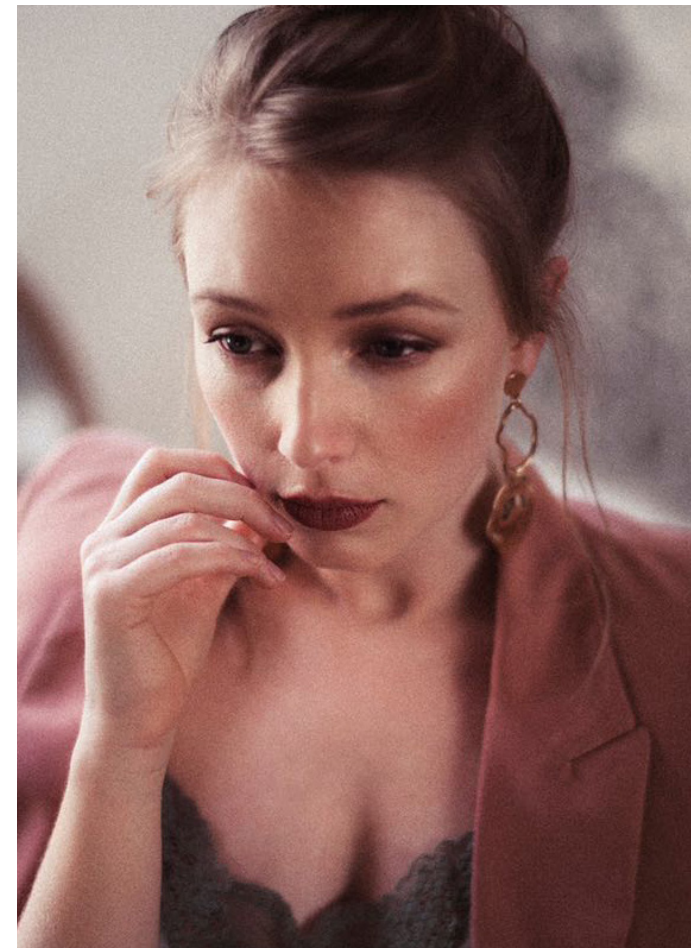

GRETA B **DANCER**

BIRTH 1989

HEIGHT 169 CM

SIZE 36

SHOES 37

HAIR BLONDE

EYES BLUE/GREEN

TALENT JAZZ/MODERN/HIP HOP/BOXING/SKI

LANGUAGE GERMAN/ENGLISH/FRENCH

BOOKING BASE BERLIN

FACELENT