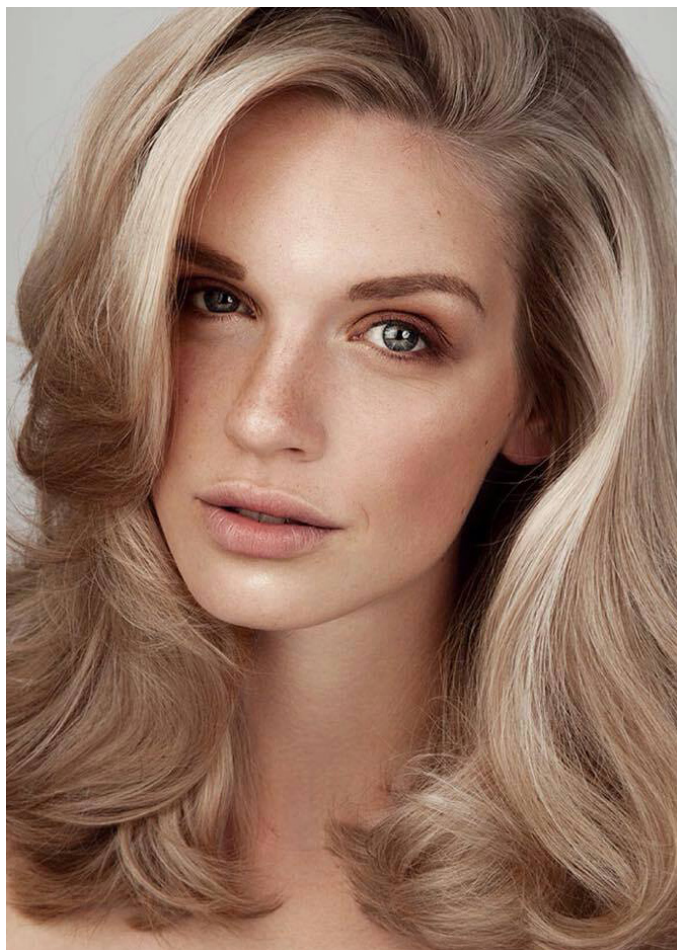

LAURA L PEOPLE

BIRTH 1994

HEIGHT 175 CM

SIZE 36

SHOES 41

HAIR BLONDE

EYES BLUE

TALENT YOGA/SKI

LANGUAGE ENGLISH/GERMAN

BOOKING BASE BERLIN

FACELENT